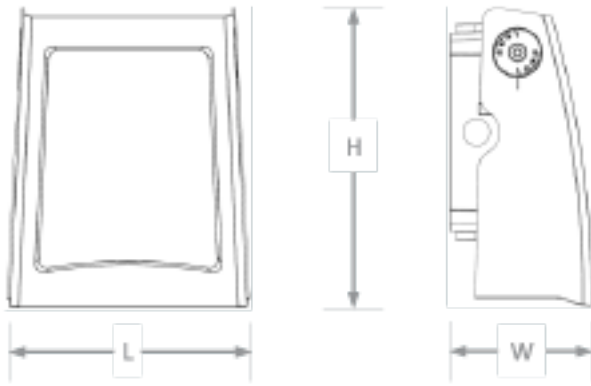

FIXTURE SERIES	
RAWP	Adjustable LED Wall Pack
SHAPE	
7	7 Inch Nominal Width (35WS)
9	9 Inch Nominal Width (74WS)
WATTAGE	
35WS	20W, 25W, 35W Select. (3,050lm - 5,050lm)
74WS	45W, 60W, 74W Select. (6,550lm-10,560lm)

DIMENSIONS

		<u>7in</u>	<u>9in</u>
Length	L	6.5"	8.5"
Width	W	4"	5"
Height	H	8"	11"
Weight (lbs.)		3	5