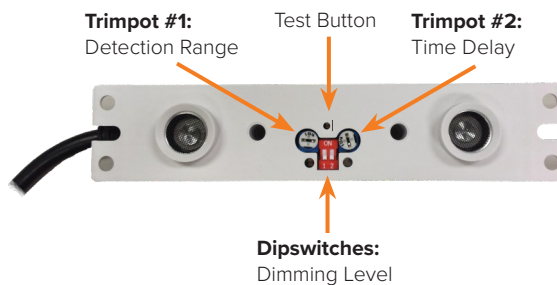

**DIMENSIONS**

unit: mm/inch

STAIRSENSE 30WS 2 FT

STAIRSENSE 55WS 4 FT

**ULTRASONIC SENSOR**

- Ultrasonic sensor 40KHz ± 1kHz.
- 0-10V configurable output: set to 0%, 10%, 25% or 50% dimming
- Photocell for daylight sensing
- Time delay adjustable 1 minute, 5 minutes, 20 minutes
- LED Motion indicator

DIPSWITCH 1	DIPSWITCH 2	DIM LEVEL
OFF	OFF	OFF
OFF	ON	10%
ON	OFF	25%
ON	ON	50%