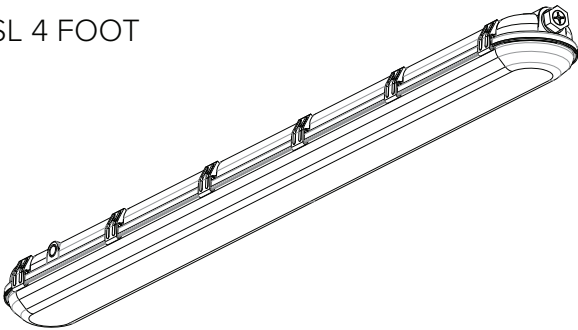

Client:	
Order #:	
Project:	

DESCRIPTION

The RVSL (REVO's Vapor Shield Luminaire) is a high-powered, non-corrosive linear ceiling mount fixture ideal for parking garages, wash down areas, industrial & manufacturing, covered canopies, pedestrian tunnels, and airports. Offered in 2ft and 4ft length configurations with tuneable wattage and CCT ranging from 2,500 lumens to 8,900 lumens. Emergency battery back up and sensor options are available.

OTHER VIEWS

DIMENSIONS

RVSL 2 FOOT

26"
(660.5mm)

4.95"
(125.8mm)

3.07"
(78mm)

RVSL 4 FOOT

47.39"
(1203.7mm)

4.95"
(125.8mm)

3.07"
(78mm)