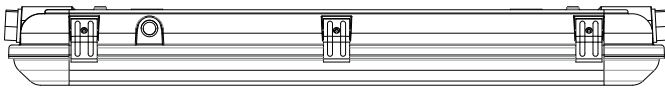

DIMENSIONS

RVSL 2 FOOT

26"
(660.5mm)

4.95"
(125.8mm)

3.07"
(78mm)