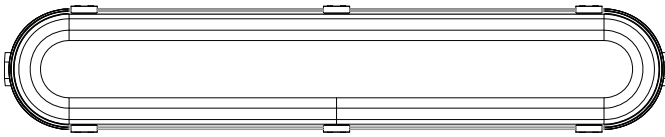

FIXTURE SERIES	
RVSL	LED Vapor Tight
SIZE	
2	2 FT Nominal Length
4	4 FT Nominal Length
WATTAGE	
23W	23 Watt (3,420lm) (2 FT)
34WS	17W, 26W, 34W Select. (2,550 - 5,100 lm) (4 FT)
58WS	30W, 45W, 58W Select. (4,500 - 8,900 lm) (4 FT)
CRI/CCT	
CS	70+CRI, 30K, 40K, 50K CCT Select.
VOLTAGE	
UNV	Universal 120-277VAC

OTHER VIEWS

DIMENSIONS

RVSL 2 FOOT

26"
(660.5mm)

4.95"
(125.8mm)

3.07"
(78mm)

RVSL 4 FOOT

47.39"
(1203.7mm)

4.95"
(125.8mm)

3.07"
(78mm)