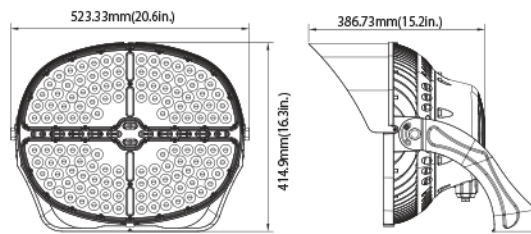

FIXTURE SERIES	
ECLIPSE	High Power LED Sports Lighter
SIZE	
16	16 Inch Nominal Width (350W, 505W, 600W)
24	24 Inch Nominal Width (500W, 600W, 650W, 850W)
WATTAGE	
350W	350 Watt (49,500 - 51,000 lm) (16 In)
505W	505 Watt (68,000 - 70,000 lm) (16 In)
600W	600 Watt (80,000 - 82,000 lm) (16 In)
500W	500 Watt (66,240 - 71,000 lm) (24 In)
650W	650 Watt (84,480 - 91,000 lm) (24 In)
850W	850 Watt (107,520 - 118,000 lm) (24 In)
CRI/CCT	
40	70+ CRI, 4000K CCT
50	70+ CRI, 5000K CCT
57	70+ CRI, 5700K CCT

**DIMENSIONS**

**Large Size**

Net Weight :  
500W : 56.30 lb    600W : 56.30 lb    650W : 63.47 lb    850W : 63.47 lb

**Small Size**

Net Weight :  
350W : 37.56 lb    505W : 39.26 lb    600W : 40.99 lb

**PHOTOMETRICS**

**PERFORMANCE DATA**

SIZE	SYSTEM WATTS	VOLTAGE	NEMA	EPA	CRI	LUMENS (4000K)	LPW (4000K)	LUMENS (5000K)	LPW (5000K)	LUMENS (5700K)	LPW (5700K)
Small Size	350W	120-277V/347-480V	4Hx4V	1.8911	70	51000lm	146 lm/W	51000lm	146 lm/W	49500lm	141 lm/W
Small Size	505W	120-277V/347-480V	4Hx4V	1.8911	70	70000lm	139 lm/W	70000lm	139 lm/W	68000lm	135 lm/W
Small Size	600W	120-277V/347-480V	4Hx4V	1.8911	70	82000lm	137 lm/W	82000lm	137 lm/W	80000lm	133 lm/W
Large Size	500W	120-277V/347-480V	4Hx4V	2.5471	70	71000lm	142 lm/W	71000lm	142 lm/W	69000lm	138 lm/W
			3Hx3V	2.5471	70	68160lm	136 lm/W	68160lm	136 lm/W	66240lm	132 lm/W
Large Size	600W	120-277V/347-480V	4Hx4V	2.5471	70	84000lm	140 lm/W	84000lm	140 lm/W	82000lm	137 lm/W
			3Hx3V	2.5471	70	80640lm	134 lm/W	80640lm	134 lm/W	78720lm	131 lm/W
Large Size	650W	277-480V	4Hx4V	2.5471	70	91000lm	140 lm/W	91000lm	140 lm/W	88000lm	135 lm/W
			3Hx3V	2.5471	70	87360lm	134 lm/W	87360lm	134 lm/W	84480lm	130 lm/W
Large Size	850W	120-277V/347-480V	4Hx4V	2.5471	70	118000lm	139 lm/W	118000lm	139 lm/W	112000lm	132 lm/W
			3Hx3V	2.5471	70	113280lm	133 lm/W	113280lm	133 lm/W	107520lm	126 lm/W