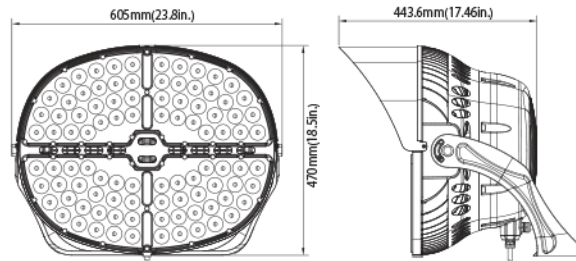

FIXTURE SERIES	
ECLIPSE	High Power LED Sports Lighter
SIZE	
16	16 Inch Nominal Width (350W, 505W, 600W)
24	24 Inch Nominal Width (500W, 600W, 650W, 850W)
WATTAGE	
350W	350 Watt (49,500 - 51,000 lm) (16 In)
505W	505 Watt (68,000 - 70,000 lm) (16 In)
600W	600 Watt (80,000 - 82,000 lm) (16 In)
500W	500 Watt (66,240 - 71,000 lm) (24 In)
650W	650 Watt (84,480 - 91,000 lm) (24 In)
850W	850 Watt (107,520 - 118,000 lm) (24 In)
CRI/CCT	
40	70+ CRI, 4000K CCT
50	70+ CRI, 5000K CCT
57	70+ CRI, 5700K CCT

**DIMENSIONS**

**Large Size**

Net Weight :  
500W : 56.30 lb    600W : 56.30 lb    650W : 63.47 lb    850W : 63.47 lb

**Small Size**

Net Weight :  
350W : 37.56 lb    505W : 39.26 lb    600W : 40.99 lb

**PHOTOMETRICS**