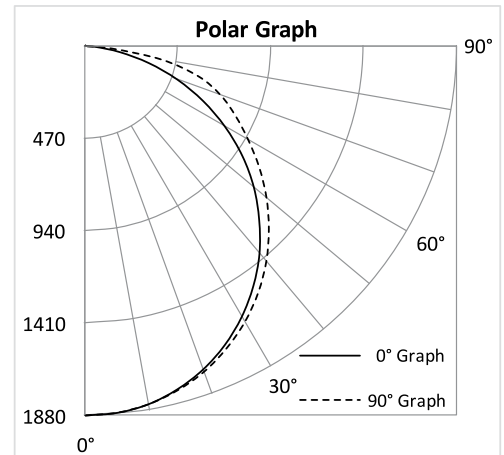

Zonal Lumen Summary

Zone	Lumens	%Fixt
0-20°	689	12.1%
0-30°	1,465	25.8%
0-40°	2,407	42.4%
20-50°	2,706	47.7%
40-70°	2,630	46.3%
0-60°	4,305	75.9%
0-80°	5,526	97.4%
0-90°	5,671	99.9%
90-180°	4	0.1%
0-180°	5,675	100.0%