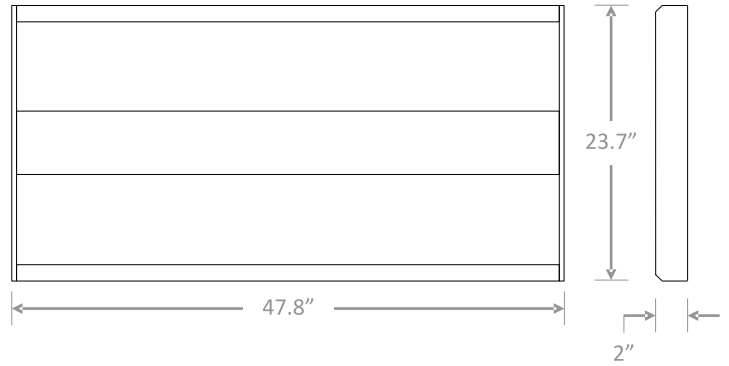

FIXTURE SERIES	
RTL	LED Center Basket Troffer
EFFICACY	
HE	High Efficacy (140-150 LPW)
STD	Standard Efficacy (125+ LPW)
SIZE	
14	1x4 Nominal Size
22	2x2 Nominal Size
24	2x4 Nominal Size
WATTAGE*	
30WS	20W, 25W, 30W Select. (2,500 - 3,750 lm)(STD)(2x2, 1x4)
34WS	25W, 30W, 34W Select. (3,250 - 4,420 lm)(STD)(2x4)
44WS	32W, 36W, 44W Select. (4,470 - 5,850 lm)(STD)2x4)
45WS	34W, 38W, 45W Select.(4,250 - 5,625 lm)(STD)(2x4)
56WS	46W, 52W, 56W Select. (5,750 - 7,000 lm)(STD)(2x4)
30WS	20W, 25W, 30W Select. (3,000 - 4,500 lm)(HE)(2x2, 1x4)
32WS	22W, 27W, 32W Select. (3,070 - 4,370 lm)(HE)(2x2)
35WS	25W, 30W, 25W Select. (3,750 - 5,250 lm)(HE)(2x4, 2x2, 1x4)
50WS	34W, 42W, 50W Select. (4,800 - 7,500 lm)(HE)(2x4)

*Delivered Lumens based on 4000K

DIMENSIONS

RTL 2x2

Weight: 7 lbs.

RTL 2x4

Weight: 11 lbs.

PHOTOMETRIC DATA

RTL 2x2

Luminaire Data

Description	Center Basket 2X2 4L 5K - RTL
Total Lumens	4,205
Input Wattage	32
Efficacy (lm/W)	131
Spacing Criterion (0-180°)	1.24
Spacing Criterion (90-270°)	1.28

Zonal Lumen Summary

Zone	Lumens	%Fixt
0-20°	521	12.4%
0-30°	1,104	26.3%
0-40°	1,807	43.0%
20-50°	2,017	48.0%
40-70°	1,936	46.0%
0-60°	3,206	76.2%
0-80°	4,102	97.5%
0-90°	4,202	99.9%
90-180°	3	0.1%
0-180°	4,205	100.0%

PHOTOMETRIC DATA

RTL 2x4

Luminaire Data

Description	Center Basket 2X4 6L 5K - RTL
Total Lumens	5,675
Input Wattage	44
Efficacy (lm/W)	129
Spacing Criterion (0-180°)	1.26
Spacing Criterion (90-270°)	1.28

Zonal Lumen Summary