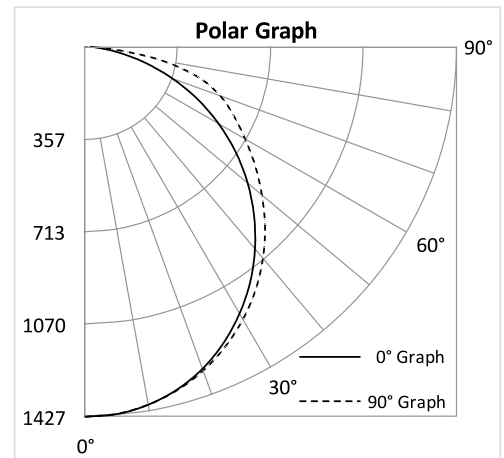

DIMENSIONS

RTL 2x2

Weight: 7 lbs.

RTL 2x4

Weight: 11 lbs.

PHOTOMETRIC DATA

RTL 2x2

Luminaire Data

Description	Center Basket 2X2 4L 5K - RTL
Total Lumens	4,205
Input Wattage	32
Efficacy (lm/W)	131
Spacing Criterion (0-180°)	1.24
Spacing Criterion (90-270°)	1.28

Zonal Lumen Summary

Zone	Lumens	%Fixt
0-20°	521	12.4%
0-30°	1,104	26.3%
0-40°	1,807	43.0%
20-50°	2,017	48.0%
40-70°	1,936	46.0%
0-60°	3,206	76.2%
0-80°	4,102	97.5%
0-90°	4,202	99.9%
90-180°	3	0.1%
0-180°	4,205	100.0%

PHOTOMETRIC DATA

RTL 2x4

Luminaire Data

Description	Center Basket 2X4 6L 5K - RTL
Total Lumens	5,675
Input Wattage	44
Efficacy (lm/W)	129
Spacing Criterion (0-180°)	1.26
Spacing Criterion (90-270°)	1.28

Zonal Lumen Summary

Zone	Lumens	%Fixt
0-20°	689	12.1%
0-30°	1,465	25.8%
0-40°	2,407	42.4%
20-50°	2,706	47.7%
40-70°	2,630	46.3%
0-60°	4,305	75.9%
0-80°	5,526	97.4%
0-90°	5,671	99.9%
90-180°	4	0.1%
0-180°	5,675	100.0%