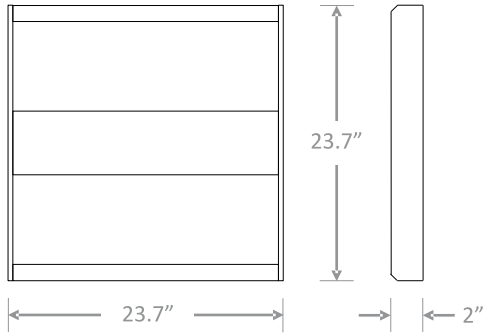

FIXTURE SERIES	
RTL	LED Center Basket Troffer
EFFICACY	
HE	High Efficacy (140-150 LPW)
STD	Standard Efficacy (125+ LPW)
SIZE	
14	1x4 Nominal Size
22	2x2 Nominal Size
24	2x4 Nominal Size
WATTAGE*	
30WS	20W, 25W, 30W Select. (2,500 - 3,750 lm)(STD)(2x2, 1x4)
34WS	25W, 30W, 34W Select. (3,250 - 4,420 lm)(STD)(2x4)
44WS	32W, 36W, 44W Select. (4,470 - 5,850 lm)(STD)2x4)
45WS	34W, 38W, 45W Select.(4,250 - 5,625 lm)(STD)(2x4)
56WS	46W, 52W, 56W Select. (5,750 - 7,000 lm)(STD)(2x4)
30WS	20W, 25W, 30W Select. (3,000 - 4,500 lm)(HE)(2x2, 1x4)
32WS	22W, 27W, 32W Select. (3,070 - 4,370 lm)(HE)(2x2)
35WS	25W, 30W, 25W Select. (3,750 - 5,250 lm)(HE)(2x4, 2x2, 1x4)
50WS	34W, 42W, 50W Select. (4,800 - 7,500 lm)(HE)(2x4)

*Delivered Lumens based on 4000K

DIMENSIONS

RTL 2x2

Weight: 7 lbs.

RTL 2x4

Weight: 11 lbs.

PHOTOMETRIC DATA

RTL 2x2

Luminaire Data

Description	Center Basket 2X2 4L 5K - RTL
Total Lumens	4,205
Input Wattage	32
Efficacy (lm/W)	131
Spacing Criterion (0-180°)	1.24
Spacing Criterion (90-270°)	1.28

Zonal Lumen Summary

Zone	Lumens	%Fixt
0-20°	521	12.4%
0-30°	1,104	26.3%
0-40°	1,807	43.0%
20-50°	2,017	48.0%
40-70°	1,936	46.0%
0-60°	3,206	76.2%
0-80°	4,102	97.5%
0-90°	4,202	99.9%
90-180°	3	0.1%
0-180°	4,205	100.0%

PHOTOMETRIC DATA

RTL 2x4

Luminaire Data

Description	Center Basket 2X4 6L 5K - RTL
Total Lumens	5,675
Input Wattage	44
Efficacy (lm/W)	129
Spacing Criterion (0-180°)	1.26
Spacing Criterion (90-270°)	1.28

Zonal Lumen Summary