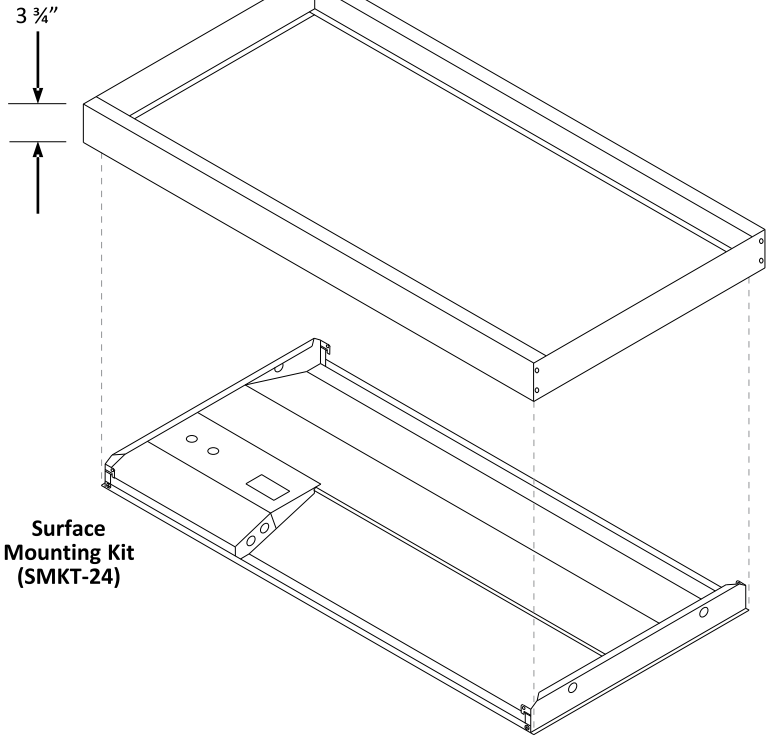

MOUNTING MEANS – ORDER SEPARATELY

- Optional surface mounting kits (SMKT-24) mounts below the ceiling.
- Optional flange mounting kits provide for recessed installation on plaster or other hard ceilings. Attach Flange Mount Kit (FLANGEKIT24-ET) to ceiling joists or other stationary structures, and the panel is mounted flush to the ceiling.
- Optional cable mounting kits provide additional security, as well as suspended mounting. Attach one end of the Cable Mount Kit (PNL-CM) to luminaire earthquake clips using spring clips, and attach the other end to stationary structures using the adjustable, locking ceiling attachment (see picture below right).

Cable Mounting Kit

Cable Mount Kit:

- Spring Clip
- Adjustable, locking ceiling attachment