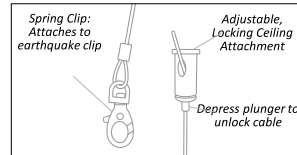

Cable Mounting Kit

Cable Mount Kit:

- Spring Clip
- Adjustable, locking ceiling attachment