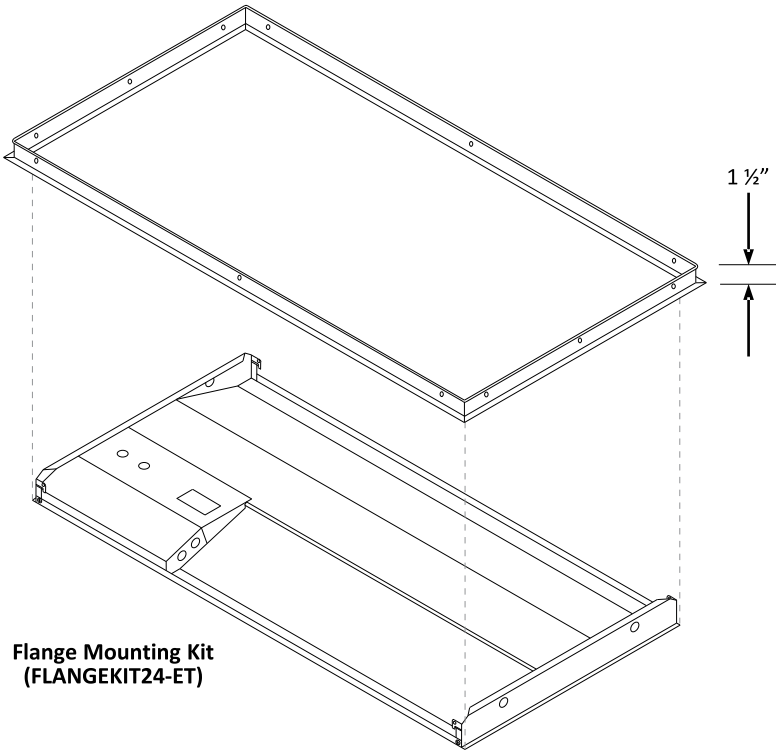

MOUNTING MEANS – ORDER SEPARATELY

- Optional surface mounting kits (SMKT-24) mounts below the ceiling.
- Optional flange mounting kits provide for recessed installation on plaster or other hard ceilings. Attach Flange Mount Kit (FLANGEKIT24-ET) to ceiling joists or other stationary structures, and the panel is mounted flush to the ceiling.
- Optional cable mounting kits provide additional security, as well as suspended mounting. Attach one end of the Cable Mount Kit (PNL-CM) to luminaire earthquake clips using spring clips, and attach the other end to stationary structures using the adjustable, locking ceiling attachment (see picture below right).

Cable Mounting Kit

Cable Mount Kit:

- Spring Clip
- Adjustable, locking ceiling attachment