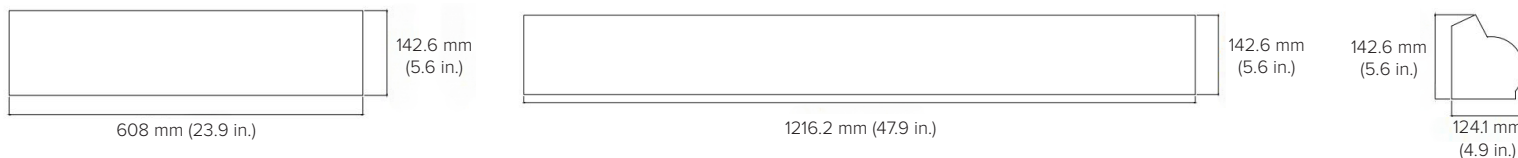

PERFORMANCE DATA

STAIRSENSE 30WS 2 FT							
SETTING	SYSTEM WATTS	3500K		4000K		5000K	
		LUMENS (80CRI)	LPW (80CRI)	LUMENS (80CRI)	LPW (80CRI)	LUMENS (80CRI)	LPW (80CRI)
LV1	20 W	2,400 lm	120 lm/W	2,400 lm	120 lm/W	2,400 lm	120 lm/W
LV2	25 W	3,000 lm	120 lm/W	3,000 lm	120 lm/W	3,000 lm	120 lm/W
LV3	30 W	3,600 lm	120 lm/W	3,600 lm	120 lm/W	3,600 lm	120 lm/W

STAIRSENSE 55WS 4 FT							
SETTING	SYSTEM WATTS	3500K		4000K		5000K	
		LUMENS (80CRI)	LPW (80CRI)	LUMENS (80CRI)	LPW (80CRI)	LUMENS (80CRI)	LPW (80CRI)
LV1	35 W	4,200 lm	120 lm/W	4,200 lm	120 lm/W	4,200 lm	120 lm/W
LV2	45 W	5,400 lm	120 lm/W	5,400 lm	120 lm/W	5,400 lm	120 lm/W
LV3	55 W	6,600 lm	120 lm/W	6,600 lm	120 lm/W	6,600 lm	120 lm/W

DIMENSIONS

unit: mm/inch

STAIRSENSE 30WS 2 FT

STAIRSENSE 55WS 4 FT