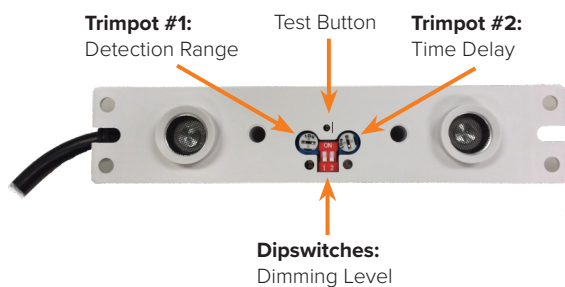

DIMENSIONS

unit: mm/inch

STAIRSENSE 30WS 2 FT

STAIRSENSE 55WS 4 FT

ULTRASONIC SENSOR

- Ultrasonic sensor 40KHz ± 1kHz.
- 0-10V configurable output: set to 0%, 10%, 25% or 50% dimming
- Photocell for daylight sensing
- Time delay adjustable 1 minute, 5 minutes, 20 minutes
- LED Motion indicator

DIPSWITCH 1	DIPSWITCH 2	DIM LEVEL
OFF	OFF	OFF
OFF	ON	10%
ON	OFF	25%
ON	ON	50%