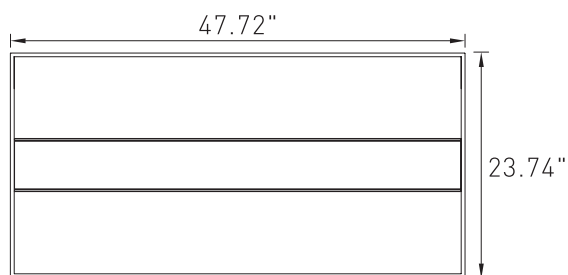

PERFORMANCE DATA

RAZOR 35WS 1 X 4 (110 LPW)						
SYSTEM WATTS	3500K		4000K		5000K	
	LUMENS (80CRI)	LPW (80CRI)	LUMENS (80CRI)	LPW (80CRI)	LUMENS (80CRI)	LPW (80CRI)
25 W	2,800 lm	112 lm/W	2,825 lm	113 lm/W	2,800 lm	112 lm/W
30 W	3,360 lm	112 lm/W	3,390 lm	113 lm/W	3,360 lm	112 lm/W
35 W	3,920 lm	112 lm/W	3,955 lm	113 lm/W	3,920 lm	112 lm/W

DIMENSIONS

2x4ft

2X2 WITH SENSOR

2x2ft

1x4ft