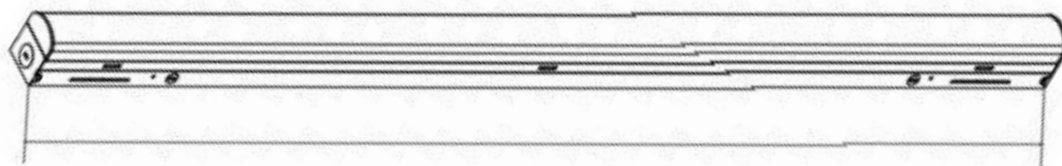

PERFORMANCE DATA

RSV 25WS 1 X 2							
SETTING	SYSTEM WATTS	3500K		4000K		5000K	
		LUMENS (80CRI)	LPW (80CRI)	LUMENS (80CRI)	LPW (80CRI)	LUMENS (80CRI)	LPW (80CRI)
LV1	15 W	1,890 lm	126 lm/W	1,950 lm	130 lm/W	1,920 lm	128 lm/W
LV2	20 W	2,520 lm	126 lm/W	2,600 lm	130 lm/W	2,560 lm	128 lm/W
LV3	25 W	3,150 lm	126 lm/W	3,250 lm	130 lm/W	3,200 lm	128 lm/W

RSV 40WS 1 X 4							
SETTING	SYSTEM WATTS	3500K		4000K		5000K	
		LUMENS (80CRI)	LPW (80CRI)	LUMENS (80CRI)	LPW (80CRI)	LUMENS (80CRI)	LPW (80CRI)
LV1	25 W	3,150 lm	126 lm/W	3,250 lm	130 lm/W	3,200 lm	128 lm/W
LV2	30 W	3,780 lm	126 lm/W	3,900 lm	130 lm/W	3,840 lm	128 lm/W
LV3	40 W	5,040 lm	126 lm/W	5,200 lm	130 lm/W	5,120 lm	128 lm/W

RSV 90WS 1 X 8							
SETTING	SYSTEM WATTS	3500K		4000K		5000K	
		LUMENS (80CRI)	LPW (80CRI)	LUMENS (80CRI)	LPW (80CRI)	LUMENS (80CRI)	LPW (80CRI)
LV1	65 W	8,190 lm	126 lm/W	8,450 lm	130 lm/W	8,320 lm	128 lm/W
LV2	75 W	9,450 lm	126 lm/W	9,750 lm	130 lm/W	9,600 lm	128 lm/W
LV3	90 W	11,340 lm	126 lm/W	11,700 lm	130 lm/W	11,520 lm	128 lm/W

DIMENSIONS

unit: mm/inch