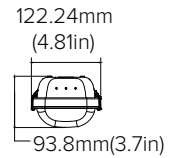

SERIES      SIZE      WATTAGE      CCT      VOLTAGE      DRIVER FEATURES      CONTROLS      EMERGENCY BACK UP      MOUNTING      BUY AMERICA      WARRANTY

FIXTURE SERIES	
RMVT	LED Vapor Tight
SIZE	
4	4 FT Nominal Length
8	8 FT Nominal Length
WATTAGE	
50WS	25W, 35W, 50 Watt Select. (3,500 - 6,700 lm)
90WS	60W, 75W, 90 Watt Select. (8,300 - 12,200 lm)
CRI/CCT	
CS	70+ CRI, 30K, 40K, 50KT CCT Select.

MOUNTING	
VTMK	120-277 VAC Button PhotoCell
CML10FT-VTH	Set of (2) 10 FT SS Mounting Cables & VT Hanging Brackets
CML15FT-VTH	Set of (2) 10 FT SS Mounting Cables & VT Hanging Brackets
BUY AMERICA	
-	Standard Production and Assembly
TAA	Trade America Act Compliant <small>(CoO: Cambodia - MOQ &amp; Ext. Lead may apply!!!)</small>
WARRANTY	
-	5 Year Warranty (Standard)
10Y	10 Year Warranty
10YL	10 Year Warranty with Labor

**DIMENSION**

unit: mm/inch

Net Weight:  
50W: 2.75kg(6.06lbs)  
90W: 5.9kg(13lbs)

**PERFORMANCE DATA**

RMVT 50WS 4FT							
SETTING	SYSTEM WATTS	3500K		4000K		5000K	
		LUMENS (80CRI)	LPW (80CRI)	LUMENS (80CRI)	LPW (80CRI)	LUMENS (80CRI)	LPW (80CRI)
LV1	50W	6700lm	134 lm/W	7100lm	142 lm/W	6900lm	138 lm/W
LV2	35W	4780lm	137 lm/W	5100lm	146 lm/W	4900lm	140 lm/W
LV3	25W	3500lm	140 lm/W	3800lm	152 lm/W	3560lm	142 lm/W