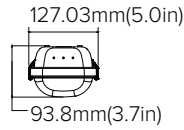

SERIES      SIZE      WATTAGE      CCT      VOLTAGE      DRIVER FEATURES      CONTROLS      EMERGENCY BACK UP      MOUNTING      BUY AMERICA      WARRANTY

FIXTURE SERIES	
RMVT	LED Vapor Tight
SIZE	
4	4 FT Nominal Length
8	8 FT Nominal Length
WATTAGE	
50WS	25W, 35W, 50 Watt Select. (3,500 - 6,700 lm)
90WS	60W, 75W, 90 Watt Select. (8,300 - 12,200 lm)
CRI/CCT	
CS	70+ CRI, 30K, 40K, 50KT CCT Select.

**DIMENSION**

unit: mm/inch

Net Weight:  
50W: 2.75kg(6.06lbs)  
90W: 5.9kg(13lbs)

**PERFORMANCE DATA**

RMVT 50WS 4FT							
SETTING	SYSTEM WATTS	3500K		4000K		5000K	
		LUMENS (80CRI)	LPW (80CRI)	LUMENS (80CRI)	LPW (80CRI)	LUMENS (80CRI)	LPW (80CRI)
LV1	50W	6700lm	134 lm/W	7100lm	142 lm/W	6900lm	138 lm/W
LV2	35W	4780lm	137 lm/W	5100lm	146 lm/W	4900lm	140 lm/W
LV3	25W	3500lm	140 lm/W	3800lm	152 lm/W	3560lm	142 lm/W