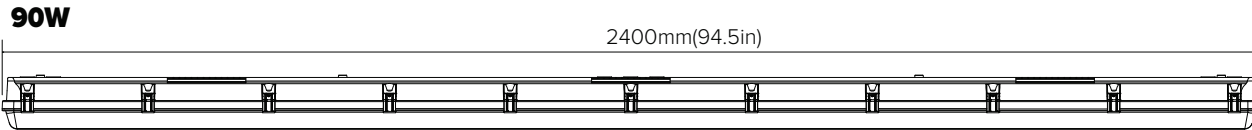

MOUNTING	
VTMK	120-277 VAC Button PhotoCell
CML10FT-VTH	Set of (2) 10 FT SS Mounting Cables & VT Hanging Brackets
CML15FT-VTH	Set of (2) 10 FT SS Mounting Cables & VT Hanging Brackets
BUY AMERICA	
-	Standard Production and Assembly
TAA	Trade America Act Compliant <small>(CoO: Cambodia - MOQ &amp; Ext. Lead may apply!!!)</small>
WARRANTY	
-	5 Year Warranty (Standard)
10Y	10 Year Warranty
10YL	10 Year Warranty with Labor

**DIMENSION**

unit: mm/inch

Net Weight:  
50W: 2.75kg(6.06lbs)  
90W: 5.9kg(13lbs)

**PERFORMANCE DATA**

RMVT 50WS 4FT							
SETTING	SYSTEM WATTS	3500K		4000K		5000K	
		LUMENS (80CRI)	LPW (80CRI)	LUMENS (80CRI)	LPW (80CRI)	LUMENS (80CRI)	LPW (80CRI)
LV1	50W	6700lm	134 lm/W	7100lm	142 lm/W	6900lm	138 lm/W
LV2	35W	4780lm	137 lm/W	5100lm	146 lm/W	4900lm	140 lm/W
LV3	25W	3500lm	140 lm/W	3800lm	152 lm/W	3560lm	142 lm/W