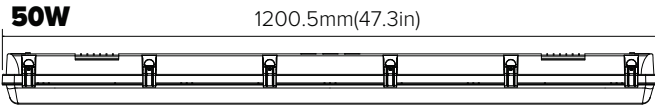

DIMENSION

unit: mm/inch

Net Weight:
50W: 2.75kg(6.06lbs)
90W: 5.9kg(13lbs)