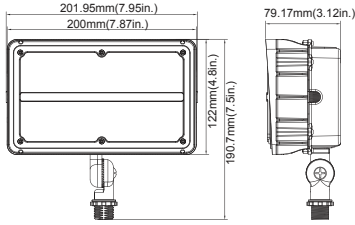

DIMENSIONS

60W(Knuckle Mount)