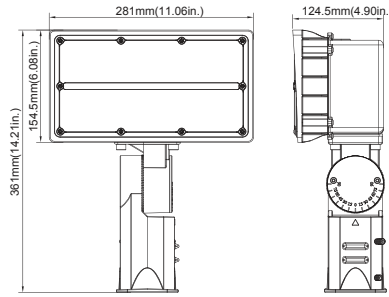

DIMENSIONS

60W(Knuckle Mount)

Net Weight
60W: 3.152 lb

60W(Trunnion Mount)

Net Weight
60W: 3.748 lb

100W(Yoke Mount)

Net Weight
100W: 9.237 lb

100W(Slipfitter Mount)