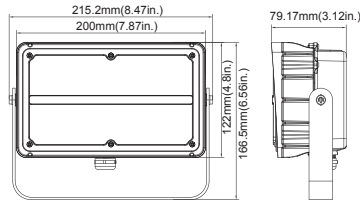

MOUNTING

1/2" Knuckle Mount (60W)

Trunnion Mount (60W/350W/600W)

Yoke Mount (100W/200W)

Slipfitter Mount (100W/200W)

ORDERING INFORMATION (Dedicated Wattage)

FIXTURE SERIES	
FLBX	LED Flood Light
SIZE	
7	7 Inch Nominal Width
9	9 Inch Nominal Width
11	11 Inch Nominal Width
15	15 Inch Nominal Width
17	17 Inch Nominal Width
WATTAGE	
15W	15 Watt (2,000 lm) (7 In)
27W	27 Watt (3,700 lm) (7 In)
45W	45W Watt (6,150 lm) (9 In)
60W	60 Watt (7,500 lm) (9 In)
70W	70 Watt (9,400 lm) (11 In)
90W	90 Watt (13,400 lm) (11 In, UHV)
100W	100 Watt (13,500 lm) (11 In)
135W	135 Watt (18,000 lm) (15 In)
200W	200 Watt (26,000 lm) (15 In)
350W	350 Watt (50,000 lm) (17 In)

PHOTOCELL	
PC	120-277 VAC Photocell (72WS Only)
MOUNTING OPTIONS	
KNCL	Adjustable Knuckle 1/2 NPT Threaded Post (7 and 9 In)
TRM	Trunnion Mount (7 and 9 and 17 In)
SPF	Adjustable Slip Fitter for 2-3/8 Inch Tenon (11, 15 In Only)
YKM	Yoke Mount (11 and 15 In)
KNCTA	Tenon Adapter for 1/2 Threaded Adjustable Knuckle
BUY AMERICA	
-	Standard Production and Assembly
TAA	Trade America Act Compliant (CoO: Cambodia)
WARRANTY	
-	5 Year Warranty (Standard)
10Y	10 Year Warranty
10YL	10 Year Warranty with Labor

DIMENSIONS

60W(Knuckle Mount)

Net Weight
60W: 3.152 lb

60W(Trunnion Mount)

Net Weight
60W: 3.748 lb

100W(Yoke Mount)

Net Weight
100W: 9.237 lb

100W(Slipfitter Mount)