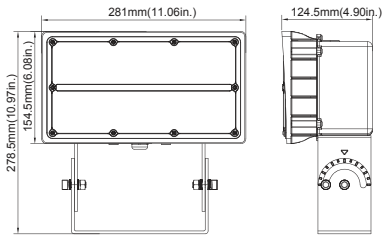

DIMENSIONS

60W(Knuckle Mount)

Net Weight
60W: 3.152 lb

60W(Trunnion Mount)

Net Weight
60W: 3.748 lb

100W(Yoke Mount)

Net Weight
100W: 9.237 lb

100W(Slipfitter Mount)