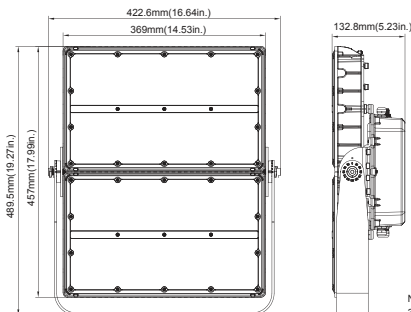

DIMENSIONS

60W(Knuckle Mount)

Net Weight
60W: 3.152 lb

60W(Trunnion Mount)

Net Weight
60W: 3.748 lb

100W(Yoke Mount)

Net Weight
100W: 9.237 lb

100W(Slipfitter Mount)

Net Weight
100W: 10.163 lb

200W(Yoke Mount)

Net Weight
200W: 14.405 lb

200W(Slipfitter Mount)

Net Weight
200W: 15.146 lb

350W(Trunnion Mount)

Net Weight
350W: 31.272 lb

600W(Trunnion Mount)