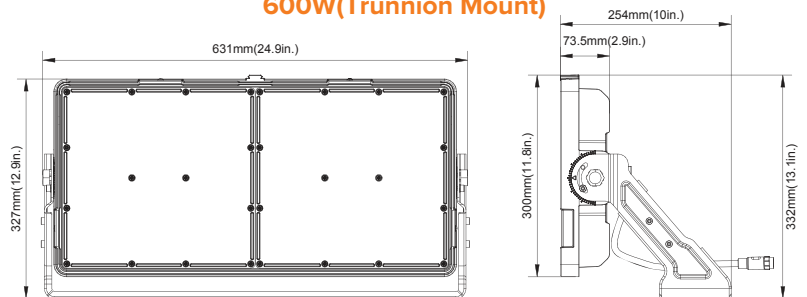

DIMENSIONS

60W(Knuckle Mount)

Net Weight
60W: 3.152 lb

60W(Trunnion Mount)

Net Weight
60W: 3.748 lb

100W(Yoke Mount)

Net Weight
100W: 9.237 lb

100W(Slipfitter Mount)

Net Weight
100W: 10.163 lb

200W(Yoke Mount)

Net Weight
200W: 14.405 lb

200W(Slipfitter Mount)

Net Weight
200W: 15.146 lb

350W(Trunnion Mount)

Net Weight
350W: 31.272 lb

600W(Trunnion Mount)