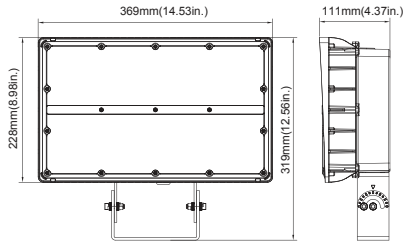

200W(Yoke Mount)