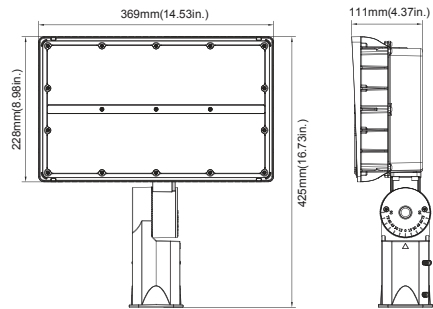

200W(Slipfitter Mount)