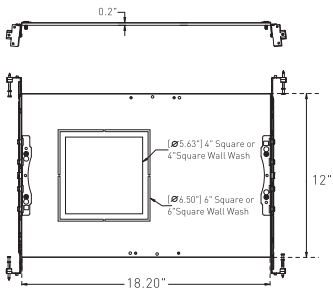

FIXTURE SERIES	
RDL	LED J Box Downlight
SIZE/SHAPE	
4R	4 Inch Round
6R	6 Inch Round
8R	8 Inch Round
10R	10 Inch Round
4RW	4 Inch Round Wall Wash
6RW	6 Inch Round Wall Wash
4S	4 Inch Square
6S	6 Inch Square
4SW	4 Inch Square Wall Wash
6SW	6 Inch Square Wall Wash
WATTAGE	
20WS	10W, 15W, 20W Select. (800 - 1,500 lm) IC ¹
40WS	27W, 34W, 40W Select. (2,430 -3,200 lm) Non-IC ²

¹IC - Rated for Insulation Contact

² Non-IC - Not Rated for Insulation Contact

DIMENSIONS

ENGINE

NEW CONSTRUCTION FRAME KITS

Round Trims

Round Wall Wash Trims

Square Trims

Square Wall Wash Trims

NCFK - NEW CONSTRUCTION FRAME KITS

NCFKJB - NEW CONSTRUCTION FRAME KITS WITH JBOX

INSTALLATION HOLE SIZES

TRIM SIZE	MINIMUM HOLE SIZE	MAXIMUM HOLE SIZE
4 Inch Round	4.7 Inch	5.2 Inch
4 Inch Round Wall Wash	5.3 Inch	6 Inch
4 Inch Square	5.3 Inch	6 Inch
4 Inch Square Wall Wash	5.3 Inch	6 Inch
6 Inch Round	6 Inch	7.3 Inch
6 Inch Round Wall Wash	6 Inch	7.3 Inch
6 Inch Square	6 Inch	7.3 Inch
6 Inch Square Wall Wash	6 Inch	7.3 Inch
8 Inch Round	7.4 Inch	8.9 Inch
10 Inch Round	9.5 Inch	10.8 Inch