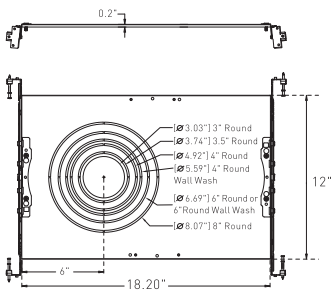

FIXTURE SERIES	
RDL	LED J Box Downlight
SIZE/SHAPE	
4R	4 Inch Round
6R	6 Inch Round
8R	8 Inch Round
10R	10 Inch Round
4RW	4 Inch Round Wall Wash
6RW	6 Inch Round Wall Wash
4S	4 Inch Square
6S	6 Inch Square
4SW	4 Inch Square Wall Wash
6SW	6 Inch Square Wall Wash
WATTAGE	
20WS	10W, 15W, 20W Select. (800 - 1,500 lm) IC ¹
40WS	27W, 34W, 40W Select. (2,430 -3,200 lm) Non-IC ²

¹IC - Rated for Insulation Contact

² Non-IC - Not Rated for Insulation Contact

DIMENSIONS

ENGINE

NEW CONSTRUCTION FRAME KITS

Round Trims

Round Wall Wash Trims

Square Trims

Square Wall Wash Trims

NCFK - NEW CONSTRUCTION FRAME KITS

NCFKJB - NEW CONSTRUCTION FRAME KITS WITH JBOX

INSTALLATION HOLE SIZES

TRIM SIZE	MINIMUM HOLE SIZE	MAXIMUM HOLE SIZE
4 Inch Round	4.7 Inch	5.2 Inch
4 Inch Round Wall Wash	5.3 Inch	6 Inch
4 Inch Square	5.3 Inch	6 Inch
4 Inch Square Wall Wash	5.3 Inch	6 Inch
6 Inch Round	6 Inch	7.3 Inch
6 Inch Round Wall Wash	6 Inch	7.3 Inch
6 Inch Square	6 Inch	7.3 Inch
6 Inch Square Wall Wash	6 Inch	7.3 Inch
8 Inch Round	7.4 Inch	8.9 Inch
10 Inch Round	9.5 Inch	10.8 Inch