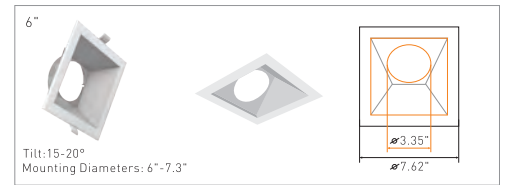

Client:	
Order #:	
Project:	
Type:	

DESCRIPTION

The RDL is a modular downlight that can be used in many commercial, institutional, and residential settings. With a wide selection of versatile trim options including: 4, 6, 8 and 10 Inch round trims along with wall wash and Square trim options for both 4 and 6 inches, the RDL fixture is sure to have something to meet your application. With a patented design eliminating the need for a recessed can, these fixtures offer a cost-effective and time saving LED retrofit for most existing downlight applications. The 20W version is IC rated for contact with insulation whereas the 40W is not.

FIXTURE SERIES	
RDL	LED J Box Downlight
SIZE/SHAPE	
4R	4 Inch Round
6R	6 Inch Round
8R	8 Inch Round
10R	10 Inch Round
4RW	4 Inch Round Wall Wash
6RW	6 Inch Round Wall Wash
4S	4 Inch Square
6S	6 Inch Square
4SW	4 Inch Square Wall Wash
6SW	6 Inch Square Wall Wash
WATTAGE	
20WS	10W, 15W, 20W Select. (800 - 1,500 lm) IC ¹
40WS	27W, 34W, 40W Select. (2,430 -3,200 lm) Non-IC ²

¹IC - Rated for Insulation Contact

² Non-IC - Not Rated for Insulation Contact

DIMENSIONS

ENGINE

NEW CONSTRUCTION FRAME KITS

Round Trims

Round Wall Wash Trims

Square Trims

Square Wall Wash Trims

NCFK - NEW CONSTRUCTION FRAME KITS

NCFKJB - NEW CONSTRUCTION FRAME KITS WITH JBOX

INSTALLATION HOLE SIZES

TRIM SIZE	MINIMUM HOLE SIZE	MAXIMUM HOLE SIZE
4 Inch Round	4.7 Inch	5.2 Inch
4 Inch Round Wall Wash	5.3 Inch	6 Inch
4 Inch Square	5.3 Inch	6 Inch
4 Inch Square Wall Wash	5.3 Inch	6 Inch
6 Inch Round	6 Inch	7.3 Inch
6 Inch Round Wall Wash	6 Inch	7.3 Inch
6 Inch Square	6 Inch	7.3 Inch
6 Inch Square Wall Wash	6 Inch	7.3 Inch
8 Inch Round	7.4 Inch	8.9 Inch
10 Inch Round	9.5 Inch	10.8 Inch