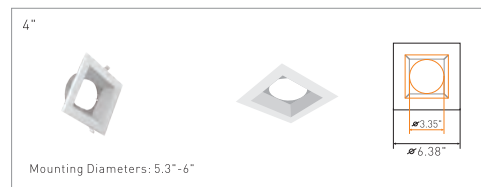

Client:	
Order #:	
Project:	
Type:	

DESCRIPTION

The RDL is a modular downlight that can be used in many commercial, institutional, and residential settings. With a wide selection of versatile trim options including: 4, 6, 8 and 10 Inch round trims along with wall wash and Square trim options for both 4 and 6 inches, the RDL fixture is sure to have something to meet your application. With a patented design eliminating the need for a recessed can, these fixtures offer a cost-effective and time saving LED retrofit for most existing downlight applications. The 20W version is IC rated for contact with insulation whereas the 40W is not.

Square Wall Wash Trims

NCFK - NEW CONSTRUCTION FRAME KITS

NCFKJB - NEW CONSTRUCTION FRAME KITS WITH JBOX

INSTALLATION HOLE SIZES

TRIM SIZE	MINIMUM HOLE SIZE	MAXIMUM HOLE SIZE
4 Inch Round	4.7 Inch	5.2 Inch
4 Inch Round Wall Wash	5.3 Inch	6 Inch
4 Inch Square	5.3 Inch	6 Inch
4 Inch Square Wall Wash	5.3 Inch	6 Inch
6 Inch Round	6 Inch	7.3 Inch
6 Inch Round Wall Wash	6 Inch	7.3 Inch
6 Inch Square	6 Inch	7.3 Inch
6 Inch Square Wall Wash	6 Inch	7.3 Inch
8 Inch Round	7.4 Inch	8.9 Inch
10 Inch Round	9.5 Inch	10.8 Inch