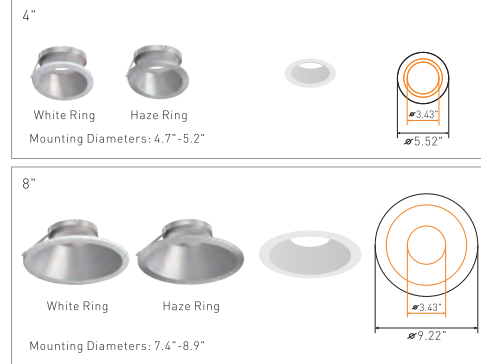

¹IC - Rated for Insulation Contact

² Non-IC - Not Rated for Insulation Contact

DIMENSIONS

ENGINE

NEW CONSTRUCTION FRAME KITS

Round Trims

Round Wall Wash Trims

Square Trims

Square Wall Wash Trims

NCFK - NEW CONSTRUCTION FRAME KITS

NCFKJB - NEW CONSTRUCTION FRAME KITS WITH JBOX

INSTALLATION HOLE SIZES

TRIM SIZE	MINIMUM HOLE SIZE	MAXIMUM HOLE SIZE
4 Inch Round	4.7 Inch	5.2 Inch
4 Inch Round Wall Wash	5.3 Inch	6 Inch
4 Inch Square	5.3 Inch	6 Inch
4 Inch Square Wall Wash	5.3 Inch	6 Inch
6 Inch Round	6 Inch	7.3 Inch
6 Inch Round Wall Wash	6 Inch	7.3 Inch
6 Inch Square	6 Inch	7.3 Inch
6 Inch Square Wall Wash	6 Inch	7.3 Inch
8 Inch Round	7.4 Inch	8.9 Inch
10 Inch Round	9.5 Inch	10.8 Inch