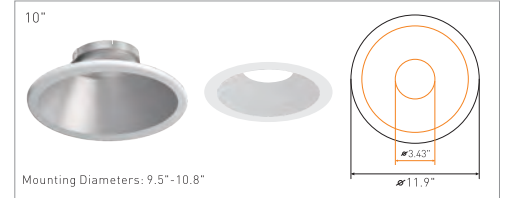

FIXTURE SERIES	
RDL	LED J Box Downlight
SIZE/SHAPE	
4R	4 Inch Round
6R	6 Inch Round
8R	8 Inch Round
10R	10 Inch Round
4RW	4 Inch Round Wall Wash
6RW	6 Inch Round Wall Wash
4S	4 Inch Square
6S	6 Inch Square
4SW	4 Inch Square Wall Wash
6SW	6 Inch Square Wall Wash
WATTAGE	
20WS	10W, 15W, 20W Select. (800 - 1,500 lm) IC ¹
40WS	27W, 34W, 40W Select. (2,430 -3,200 lm) Non-IC ²

Square Wall Wash Trims

NCFK - NEW CONSTRUCTION FRAME KITS

NCFKJB - NEW CONSTRUCTION FRAME KITS WITH JBOX

INSTALLATION HOLE SIZES

TRIM SIZE	MINIMUM HOLE SIZE	MAXIMUM HOLE SIZE
4 Inch Round	4.7 Inch	5.2 Inch
4 Inch Round Wall Wash	5.3 Inch	6 Inch
4 Inch Square	5.3 Inch	6 Inch
4 Inch Square Wall Wash	5.3 Inch	6 Inch
6 Inch Round	6 Inch	7.3 Inch
6 Inch Round Wall Wash	6 Inch	7.3 Inch
6 Inch Square	6 Inch	7.3 Inch
6 Inch Square Wall Wash	6 Inch	7.3 Inch
8 Inch Round	7.4 Inch	8.9 Inch
10 Inch Round	9.5 Inch	10.8 Inch