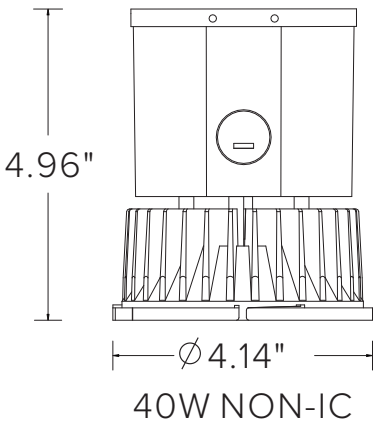

DIMENSIONS

ENGINE