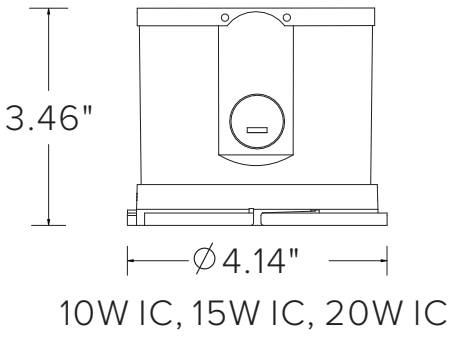

FIXTURE SERIES	
RDL	LED J Box Downlight
SIZE/SHAPE	
4R	4 Inch Round
6R	6 Inch Round
8R	8 Inch Round
10R	10 Inch Round
4RW	4 Inch Round Wall Wash
6RW	6 Inch Round Wall Wash
4S	4 Inch Square
6S	6 Inch Square
4SW	4 Inch Square Wall Wash
6SW	6 Inch Square Wall Wash
WATTAGE	
20WS	10W, 15W, 20W Select. (800 - 1,500 lm) IC ¹
40WS	27W, 34W, 40W Select. (2,430 -3,200 lm) Non-IC ²

¹IC - Rated for Insulation Contact

² Non-IC - Not Rated for Insulation Contact

DIMENSIONS

ENGINE

NEW CONSTRUCTION FRAME KITS

Round Trims

Round Wall Wash Trims

Square Trims

Square Wall Wash Trims

NCFK - NEW CONSTRUCTION FRAME KITS

NCFKJB - NEW CONSTRUCTION FRAME KITS WITH JBOX

INSTALLATION HOLE SIZES

TRIM SIZE	MINIMUM HOLE SIZE	MAXIMUM HOLE SIZE
4 Inch Round	4.7 Inch	5.2 Inch
4 Inch Round Wall Wash	5.3 Inch	6 Inch
4 Inch Square	5.3 Inch	6 Inch
4 Inch Square Wall Wash	5.3 Inch	6 Inch
6 Inch Round	6 Inch	7.3 Inch
6 Inch Round Wall Wash	6 Inch	7.3 Inch
6 Inch Square	6 Inch	7.3 Inch
6 Inch Square Wall Wash	6 Inch	7.3 Inch
8 Inch Round	7.4 Inch	8.9 Inch
10 Inch Round	9.5 Inch	10.8 Inch