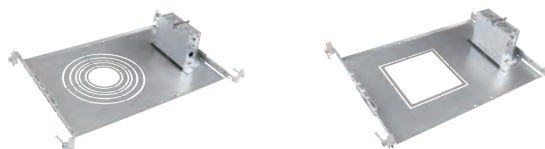

Client:	
Order #:	
Project:	
Type:	

DESCRIPTION

The RDL is a modular downlight that can be used in many commercial, institutional, and residential settings. With a wide selection of versatile trim options including: 4, 6, 8 and 10 Inch round trims along with wall wash and Square trim options for both 4 and 6 inches, the RDL fixture is sure to have something to meet your application. With a patented design eliminating the need for a recessed can, these fixtures offer a cost-effective and time saving LED retrofit for most existing downlight applications. The 20W version is IC rated for contact with insulation whereas the 40W is not.

¹IC - Rated for Insulation Contact

² Non-IC - Not Rated for Insulation Contact

DIMENSIONS

ENGINE

NEW CONSTRUCTION FRAME KITS

Round Trims

Round Wall Wash Trims

Square Trims

Square Wall Wash Trims

NCFK - NEW CONSTRUCTION FRAME KITS

NCFKJB - NEW CONSTRUCTION FRAME KITS WITH JBOX

INSTALLATION HOLE SIZES

TRIM SIZE	MINIMUM HOLE SIZE	MAXIMUM HOLE SIZE
4 Inch Round	4.7 Inch	5.2 Inch
4 Inch Round Wall Wash	5.3 Inch	6 Inch
4 Inch Square	5.3 Inch	6 Inch
4 Inch Square Wall Wash	5.3 Inch	6 Inch
6 Inch Round	6 Inch	7.3 Inch
6 Inch Round Wall Wash	6 Inch	7.3 Inch
6 Inch Square	6 Inch	7.3 Inch
6 Inch Square Wall Wash	6 Inch	7.3 Inch
8 Inch Round	7.4 Inch	8.9 Inch
10 Inch Round	9.5 Inch	10.8 Inch