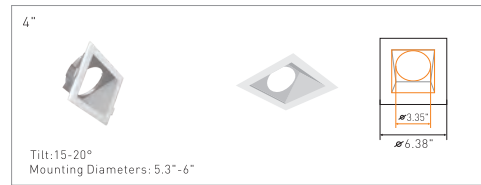

Client:	
Order #:	
Project:	
Type:	

DESCRIPTION

The RDL is a modular downlight that can be used in many commercial, institutional, and residential settings. With a wide selection of versatile trim options including: 4, 6, 8 and 10 Inch round trims along with wall wash and Square trim options for both 4 and 6 inches, the RDL fixture is sure to have something to meet your application. With a patented design eliminating the need for a recessed can, these fixtures offer a cost-effective and time saving LED retrofit for most existing downlight applications. The 20W version is IC rated for contact with insulation whereas the 40W is not.

¹IC - Rated for Insulation Contact

² Non-IC - Not Rated for Insulation Contact

DIMENSIONS

ENGINE

NEW CONSTRUCTION FRAME KITS

Round Trims

Round Wall Wash Trims

Square Trims

Square Wall Wash Trims

NCFK - NEW CONSTRUCTION FRAME KITS

NCFKJB - NEW CONSTRUCTION FRAME KITS WITH JBOX

INSTALLATION HOLE SIZES

TRIM SIZE	MINIMUM HOLE SIZE	MAXIMUM HOLE SIZE
4 Inch Round	4.7 Inch	5.2 Inch
4 Inch Round Wall Wash	5.3 Inch	6 Inch
4 Inch Square	5.3 Inch	6 Inch
4 Inch Square Wall Wash	5.3 Inch	6 Inch
6 Inch Round	6 Inch	7.3 Inch
6 Inch Round Wall Wash	6 Inch	7.3 Inch
6 Inch Square	6 Inch	7.3 Inch
6 Inch Square Wall Wash	6 Inch	7.3 Inch
8 Inch Round	7.4 Inch	8.9 Inch
10 Inch Round	9.5 Inch	10.8 Inch