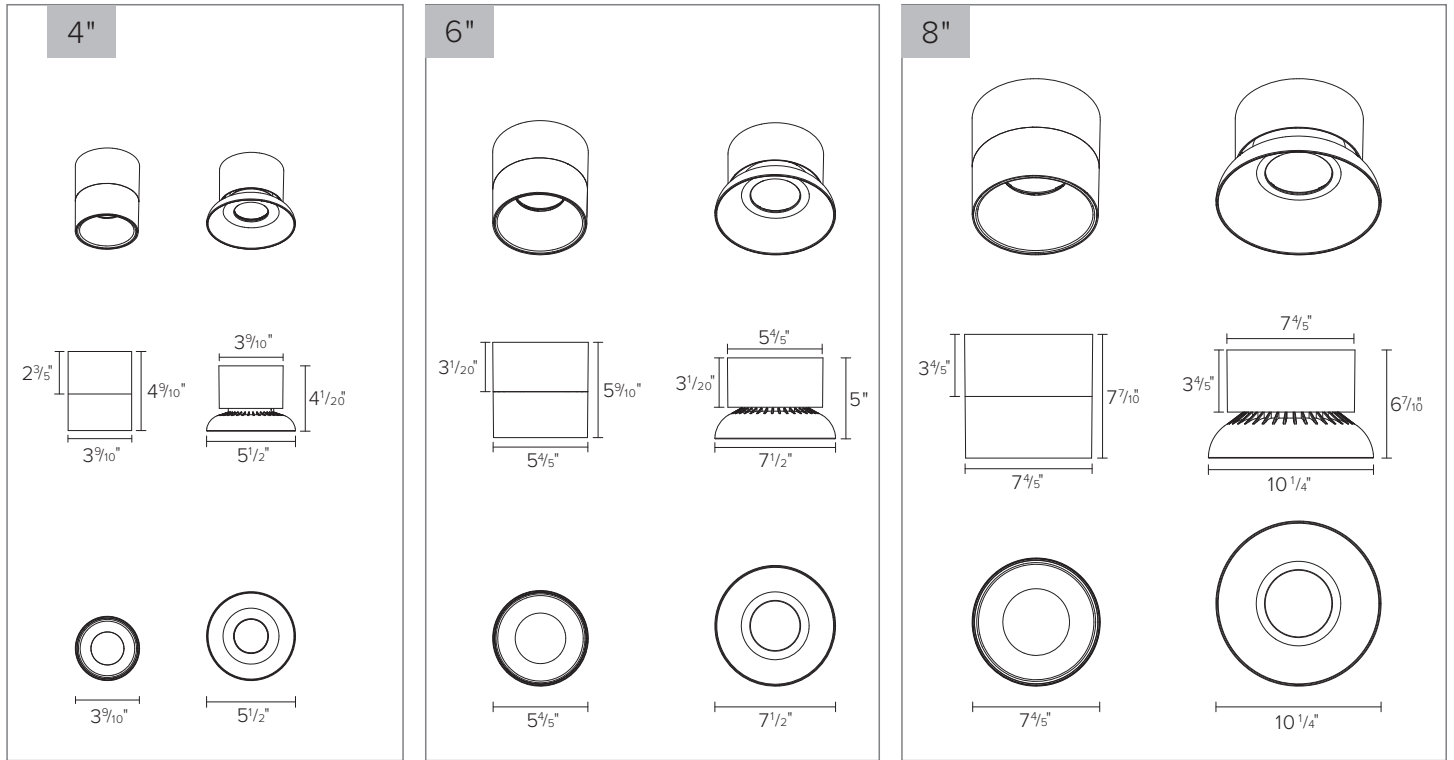

**MOUNTING OPTIONS**

**SJBP - Surface Mount  
Canopy J Box with  
Conduit Cutout**

**RJBP - Flat Canopy for  
Recessed J Box**

**RJBS -Surface Mount Canopy  
for Recessed J Box**

**OVER 100,000 OPTIONS,  
CONFIGURABLE IN SECONDS**

**DIMENSIONS**

**SURFACE**

**cable suspending fixture cover**

**rigid stem suspending fixture cover**

**surface mount fixture cover**

**4inch canopy**  
(For recessed J-box cable suspending)

**6inch canopy**  
(For surface J-box cable suspending)

**4inch canopy**  
(For recessed J-box rigid stem suspending)

**6inch canopy**  
(For surface J-box rigid stem suspending)

Just lock the fixture cover to the ceiling

**6inch canopy**  
(For surface J-box mounting)